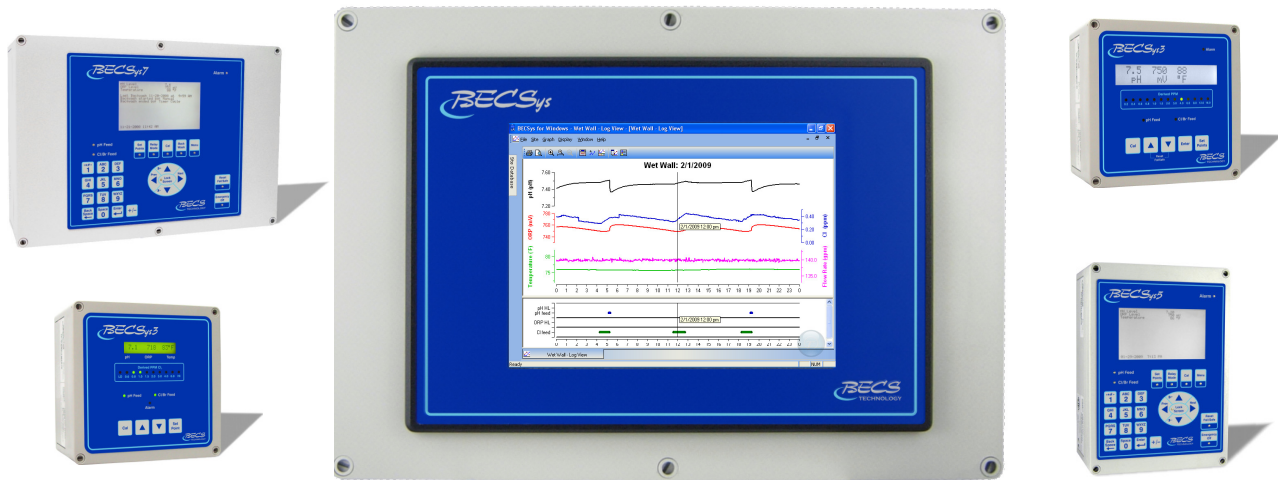

BECSys Control Supervisor

BECS Technology, Inc. is pleased to introduce the BECSys Control Supervisor. The Control Supervisor adds a new level of controller interface capability to the aquatic facility. The **full color** SVGA LCD display provides an easy-to-read graphical interface to all BECSys controllers on site. The **touch screen** makes selections and parameter modifications intuitively simple. Housed in a **splash-proof** enclosure, the Control Supervisor is rugged enough to be placed in a variety of locations within the aquatic facility.

A single Control Supervisor can monitor every BECSys7, BECSys5, BECSysBW, and BECSys3 with BECSysRCM on-site through a flexible and versatile 100BaseT Ethernet connection. Options for connection to wireless local area networks (WLANs) are also available. Multiple Control Supervisors can also be placed within a facility; for example, one could be placed in (or near) the mechanical room and another could be placed in the manager's office. The Control Supervisor can even be added to existing BECSys sites.

With the Control Supervisor, operators can easily monitor system status and alarms using the graphical Operator's Console. Operational parameters can even be modified through this interface. A full menu tree provides read/write access to all system parameters through a familiar Explorer-style screen. An extensive graphing feature allows on-screen analysis of historical data logs, including trace and event data.