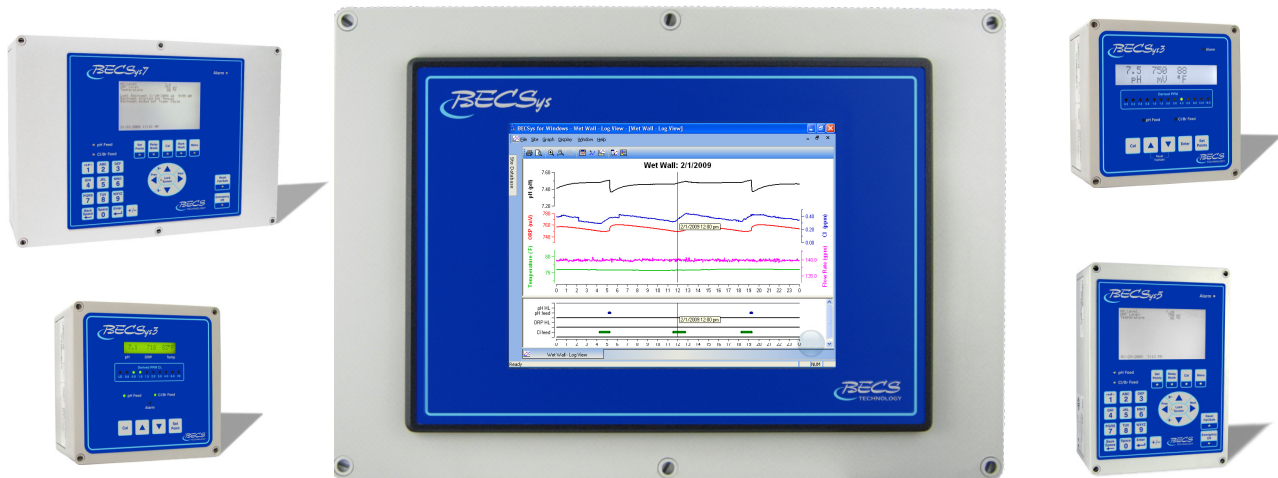

BECSys Control Supervisor

BECS Technology, Inc. is pleased to introduce the BECSys Control Supervisor. The Control Supervisor adds a new level of controller interface capability to the aquatic facility. The **full color** SVGA LCD display provides an easy-to-read graphical interface to all BECSys controllers on site. The **touch screen** makes selections and parameter modifications intuitively simple. Housed in a **splash-proof** enclosure, the Control Supervisor is rugged enough to be placed in a variety of locations within the aquatic facility.

A single Control Supervisor can monitor every BECSys7, BECSys5, BECSysBW, and BECSys3 with BECSysRCM on-site through a flexible and versatile 100BaseT Ethernet connection. Options for connection to wireless local area networks (WLANs) are also available. Multiple Control Supervisors can also be placed within a facility; for example, one could be placed in (or near) the mechanical room and another could be placed in the manager's office. The Control Supervisor can even be added to existing BECSys sites.

With the Control Supervisor, operators can easily monitor system status and alarms using the graphical Operator's Console. Operational parameters can even be modified through this interface. A full menu tree provides read/write access to all system parameters through a familiar Explorer-style screen. An extensive graphing feature allows on-screen analysis of historical data logs, including trace and event data.